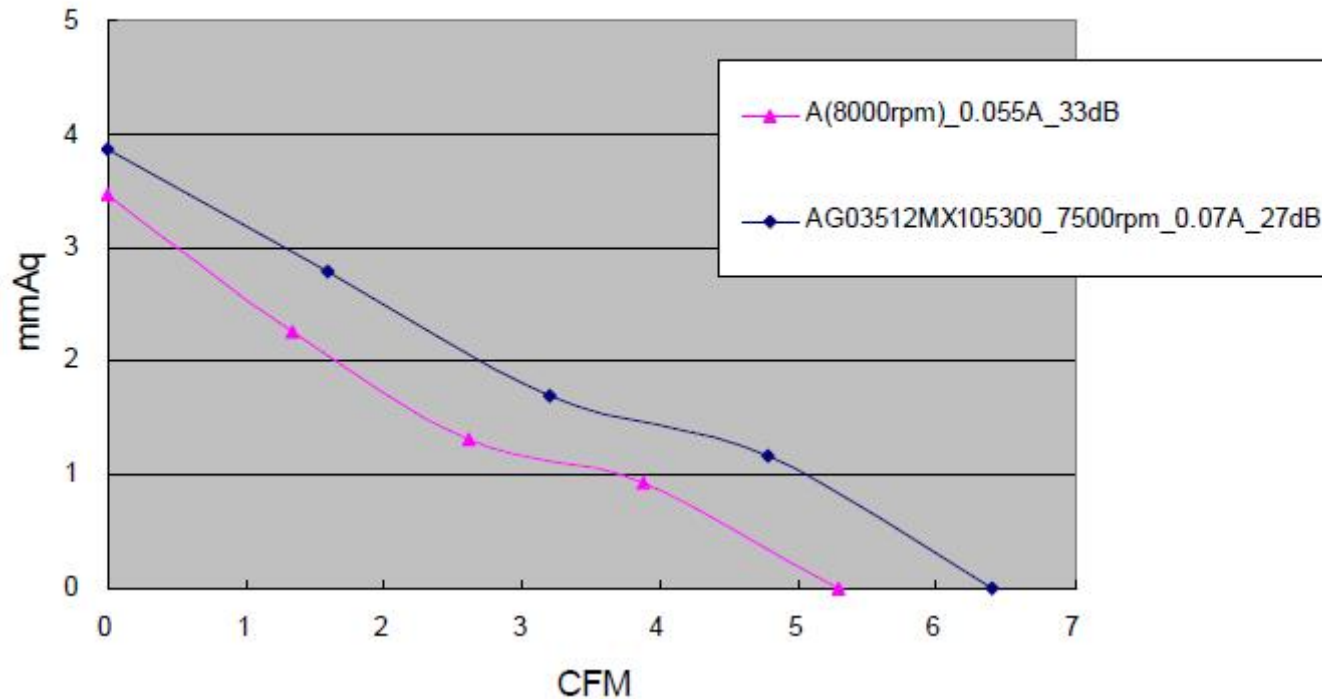

AG3510

SIZE: 35x35x10
BEARING SYSTEM: Hypro
RATED VOLTAGE: 12 V

APPLICATIONS:

Home appliances, Media appliances, industrial equipment, and networking system etc.